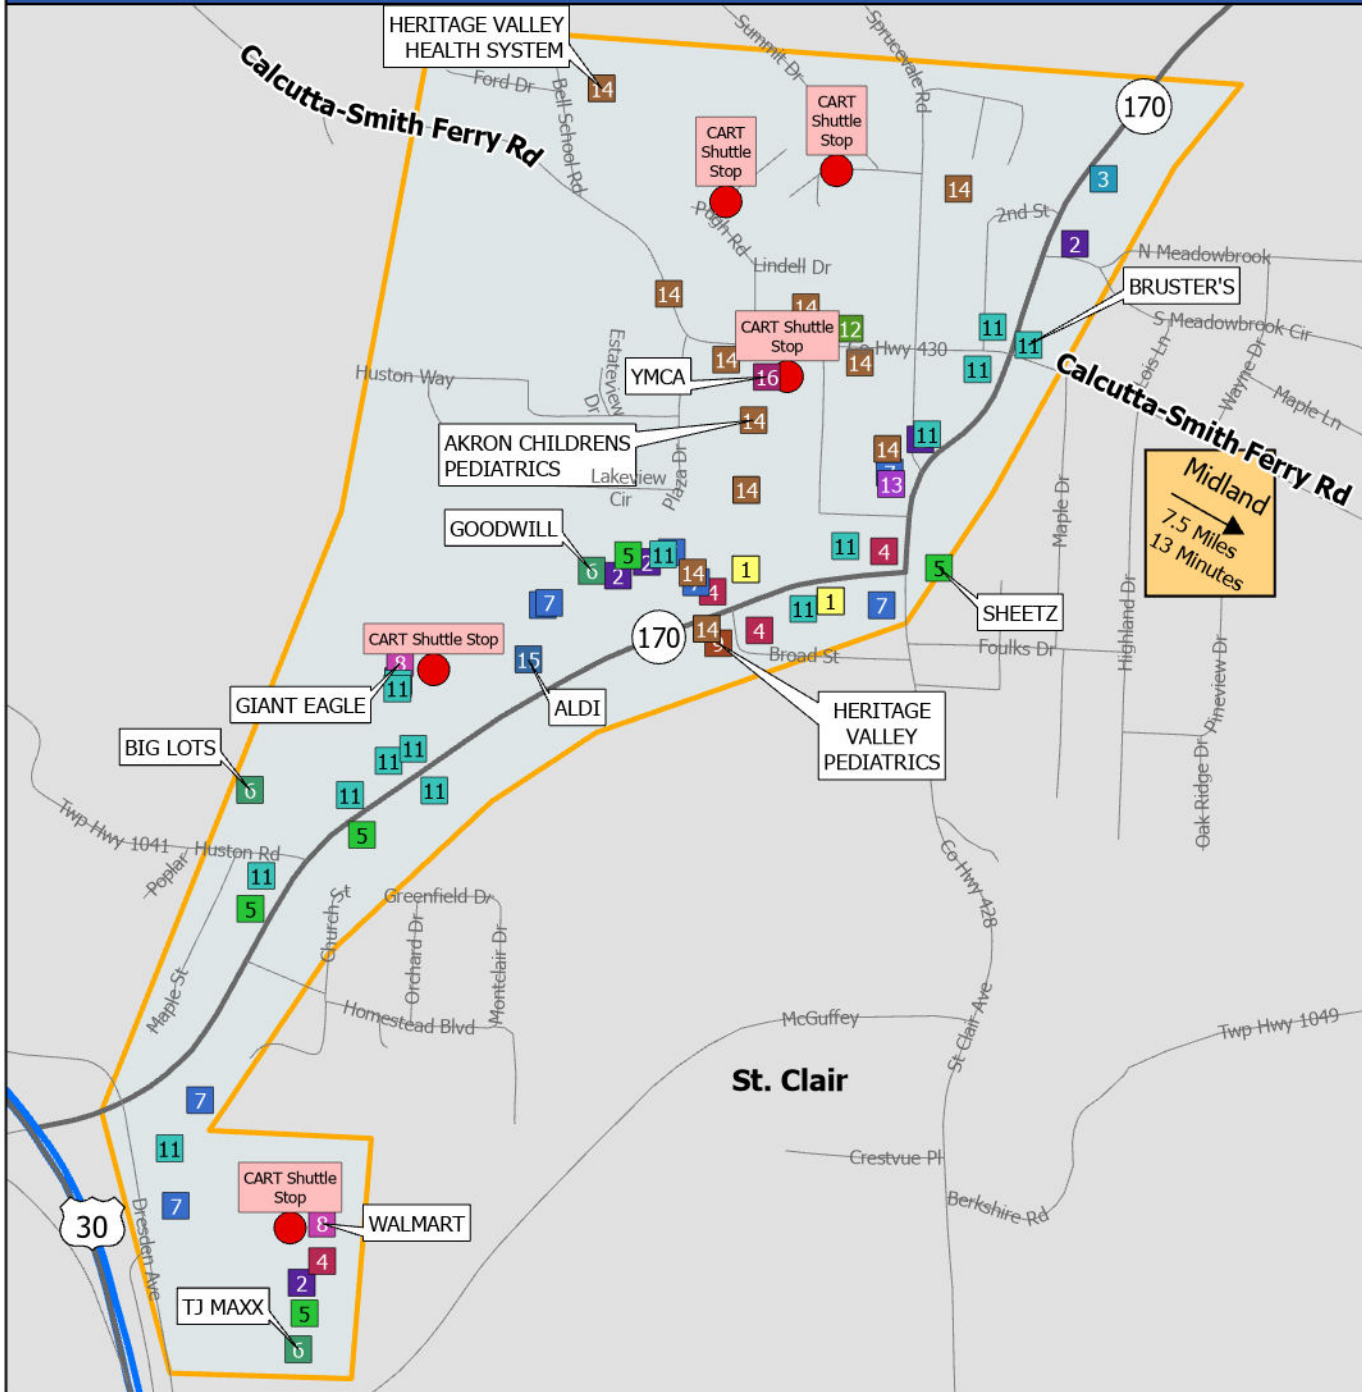

BCTA – Calcutta Ohio Transit Service Zone

Same Day On Demand Transportation – Midland, Pa / Calcutta, Ohio

Firms in Calcutta Area

Sector

- 1 Baked Goods Retailers
- 2 Beauty Salons, Nail Salons
- 3 Colleges and Universities.
- 4 Commercial Banking
- 5 Convenience Retailers
- 6 Department Stores
- 7 Full-Service Restaurants
- 8 Giant Eagle and Walmart
- 9 Hospitals, Urgent Care Center, Outpatient Facilities
- 11 Limited-Service Restaurants
- 12 Offices of Lawyers
- 13 Pharmacies and Drug Retailers
- 14 Physicians, Dentists, Chiropractors, Optometrists
- 15 Supermarkets and Other Grocery Retailers (except Convenience Retailers)
- 16 YMCA
- CARTS Shuttle Stops
- Boundary
- Municipal Boundary

Midland
7.5 Miles
13 Minutes

February 2024